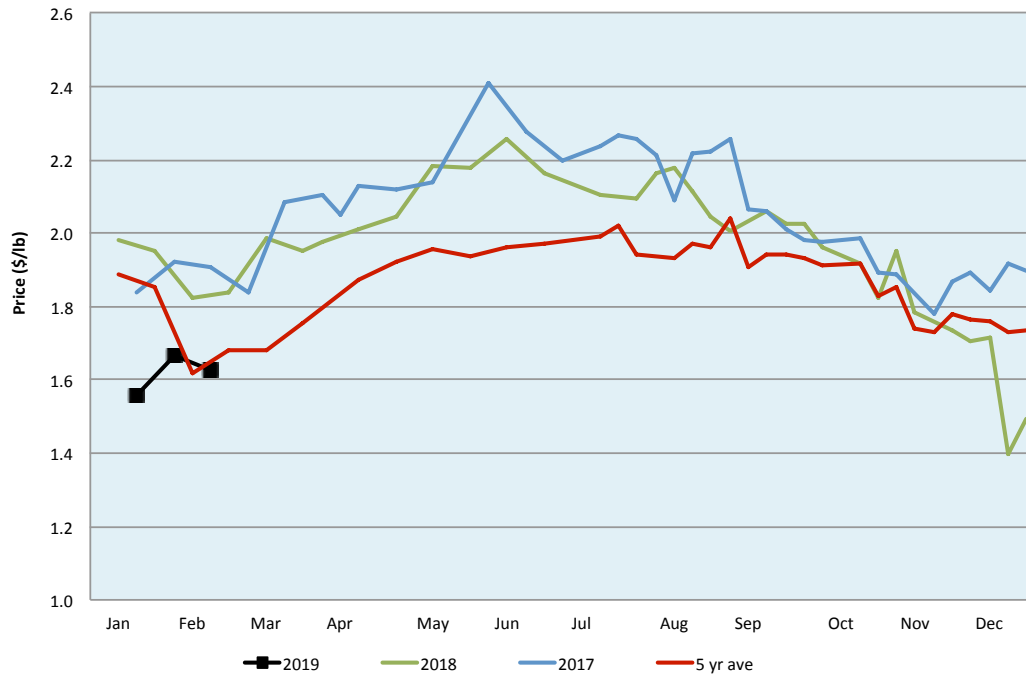

Trends* in auction price for heavy lambs in Alberta

*Due to differences among auctions, prices are reported as 'trends' rather than averages.
This graph is updated on weeks with two or more markets reporting prices.