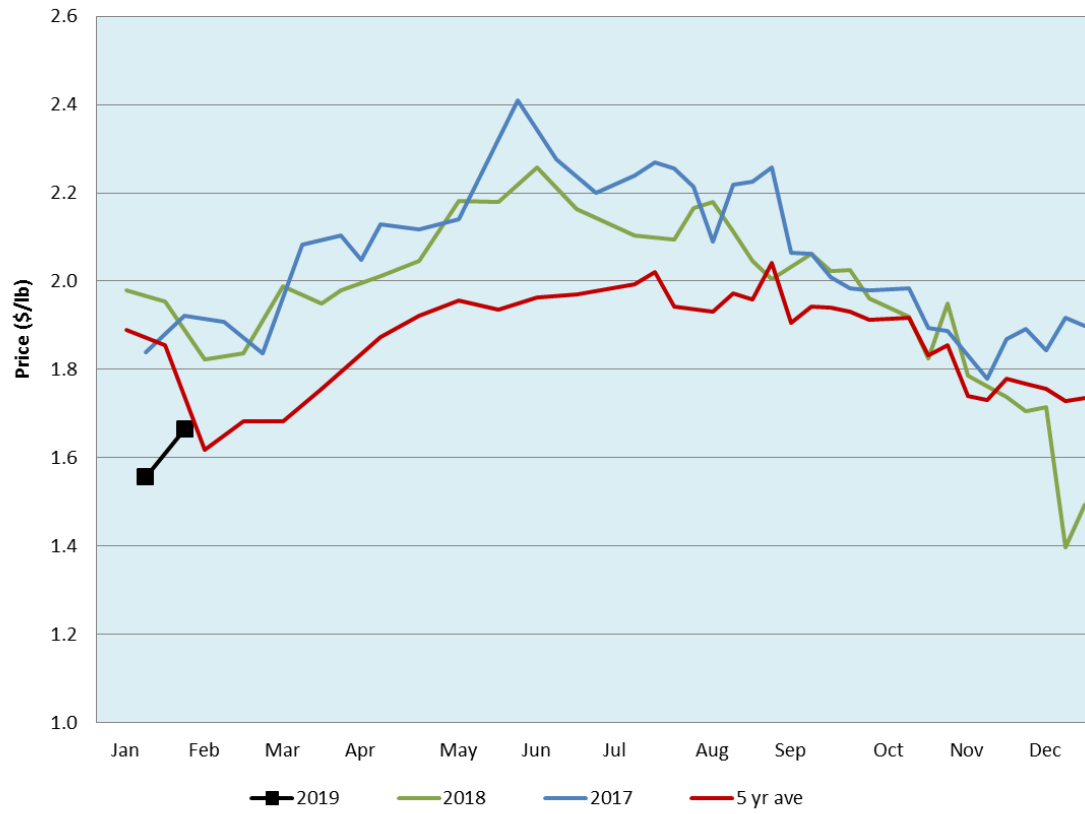

Trends* in auction price for heavy lambs in Alberta

*Due to differences among auctions, prices are reported as 'trends' rather than averages.
This graph is updated on weeks with two or more markets reporting prices.