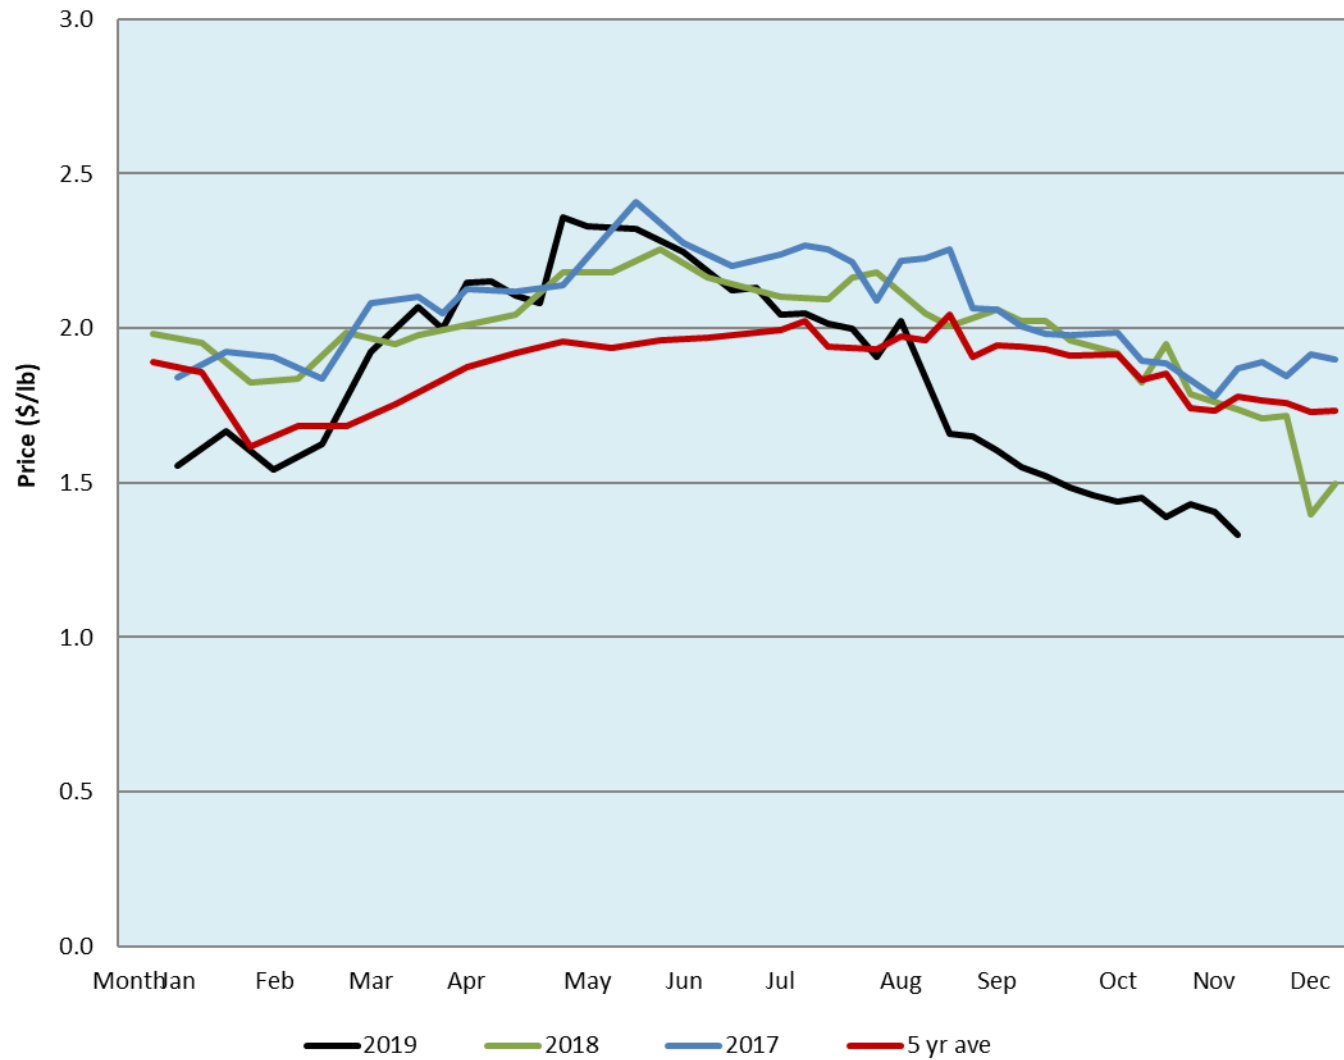

Trends* in auction price for heavy lambs in Alberta

*Due to differences among auctions, prices are reported as 'trends' rather than averages. This graph is updated on weeks with two or more markets reporting prices.