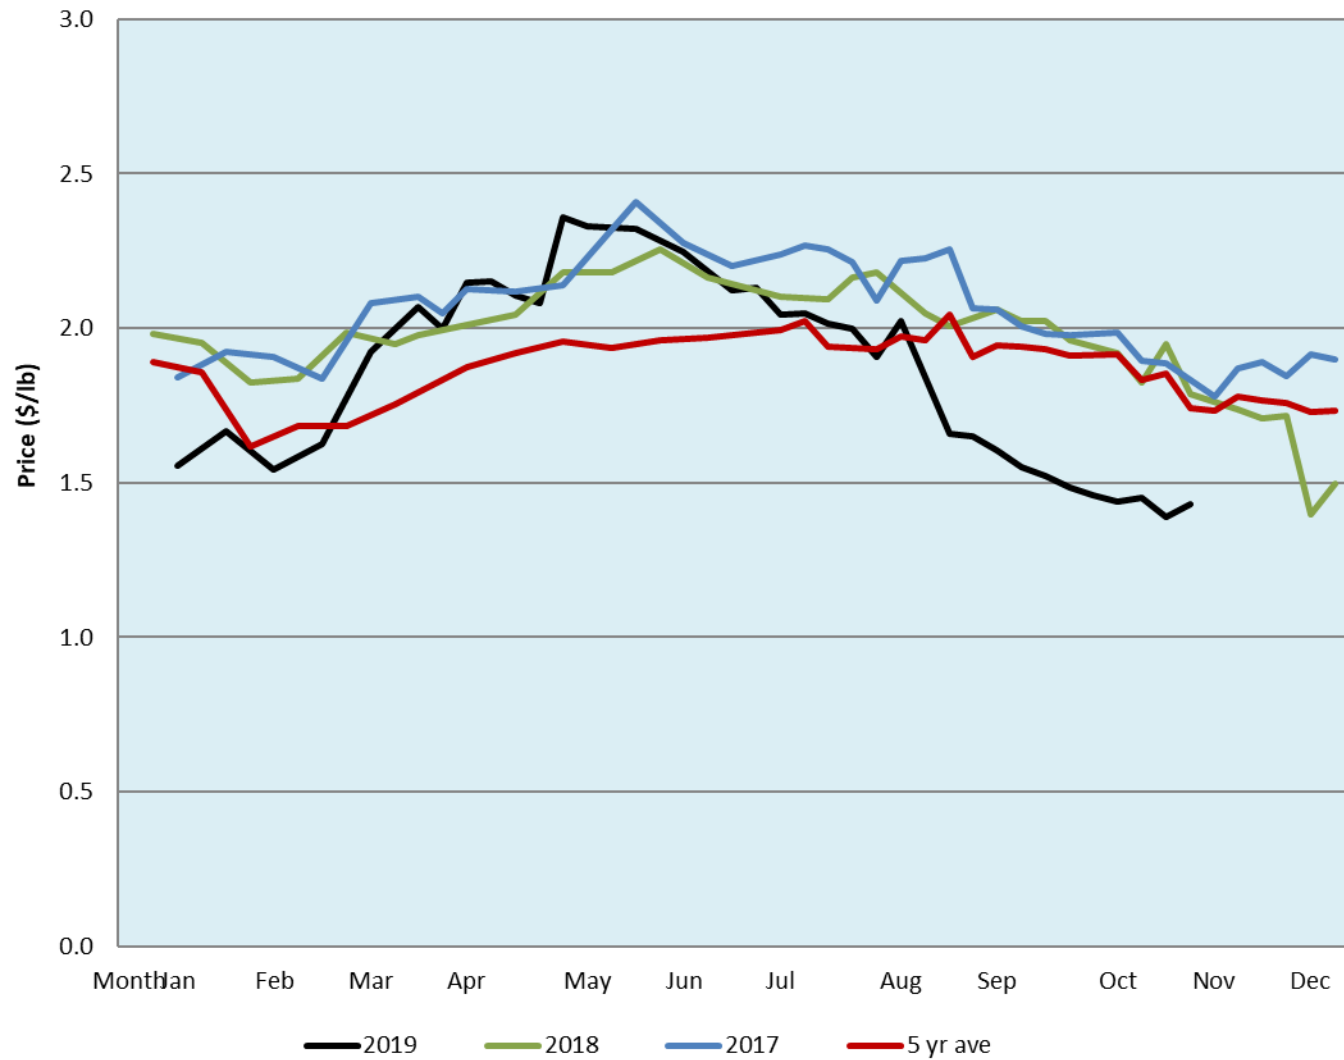

Trends* in auction price for heavy lambs in Alberta

*Due to differences among auctions, prices are reported as 'trends' rather than averages. This graph is updated on weeks with two or more markets reporting prices.