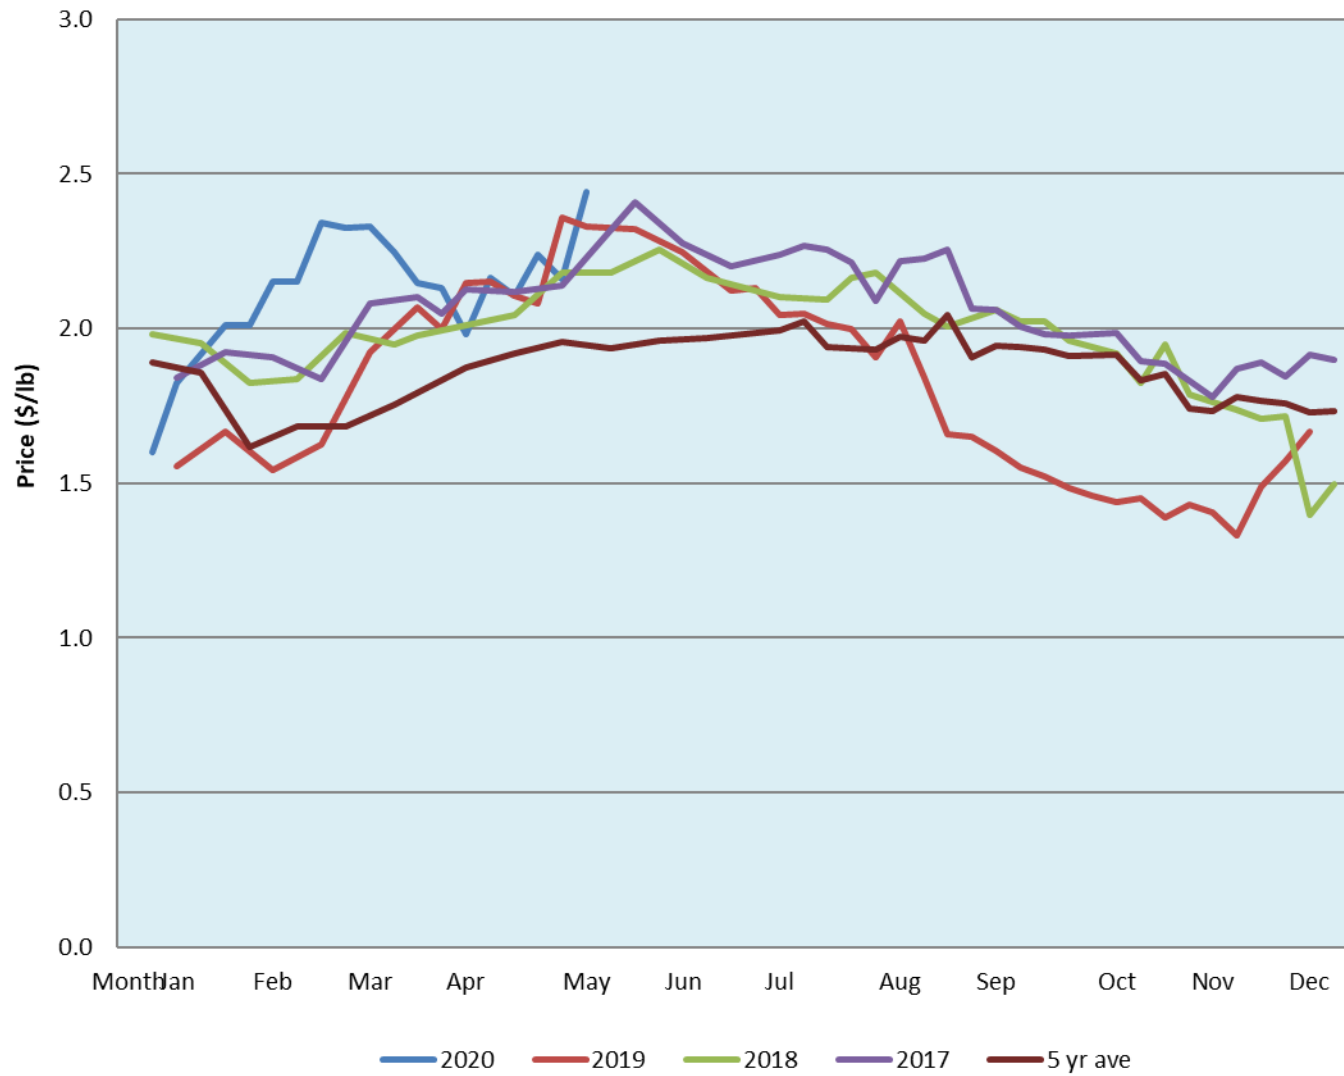

Trends* in auction price for heavy lambs in Alberta

*Due to differences among auctions, prices are reported as 'trends' rather than averages.
This graph is updated on weeks with two or more markets reporting prices.