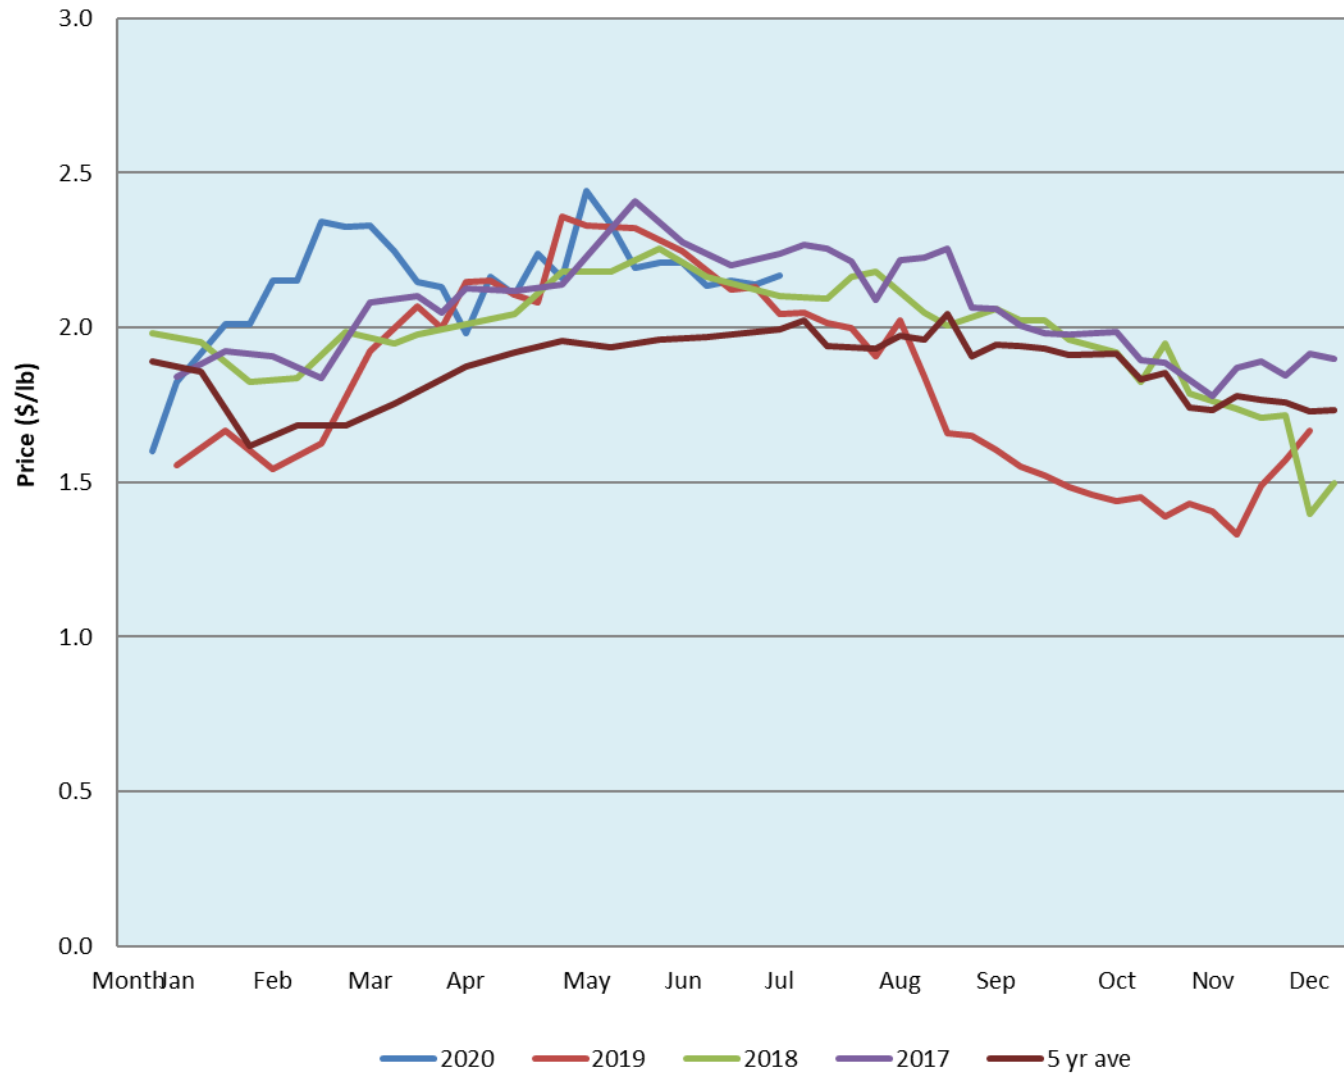

Trends* in auction price for heavy lambs in Alberta

*Due to differences among auctions, prices are reported as 'trends' rather than averages.
This graph is updated on weeks with two or more markets reporting prices.