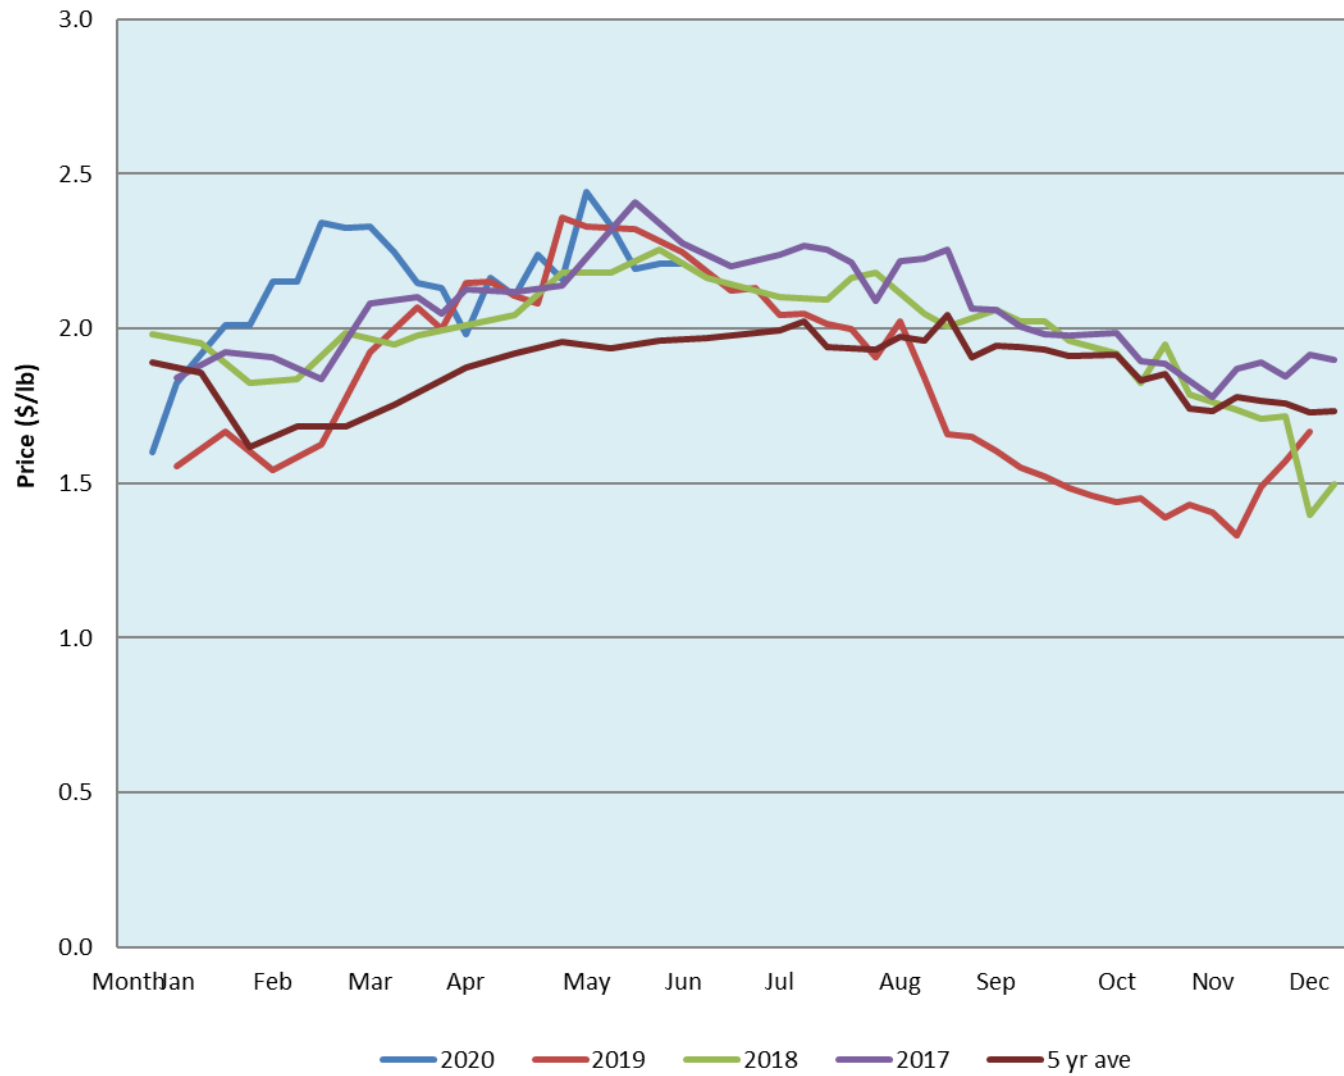

Trends* in auction price for heavy lambs in Alberta

*Due to differences among auctions, prices are reported as 'trends' rather than averages.
This graph is updated on weeks with two or more markets reporting prices.