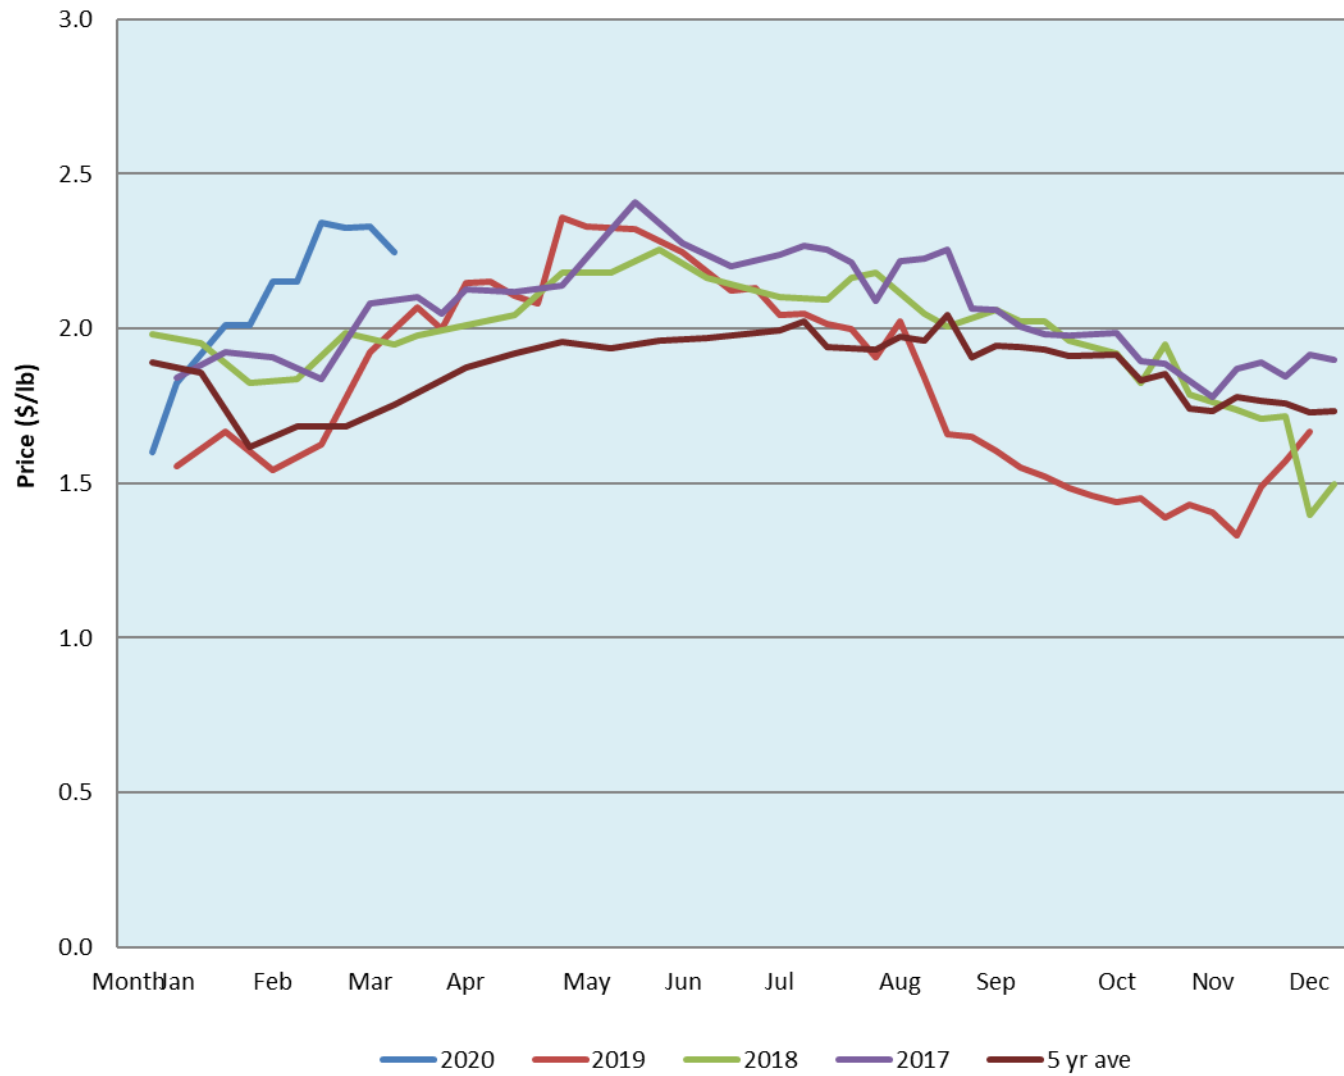

Trends* in auction price for heavy lambs in Alberta

*Due to differences among auctions, prices are reported as 'trends' rather than averages.
This graph is updated on weeks with two or more markets reporting prices.