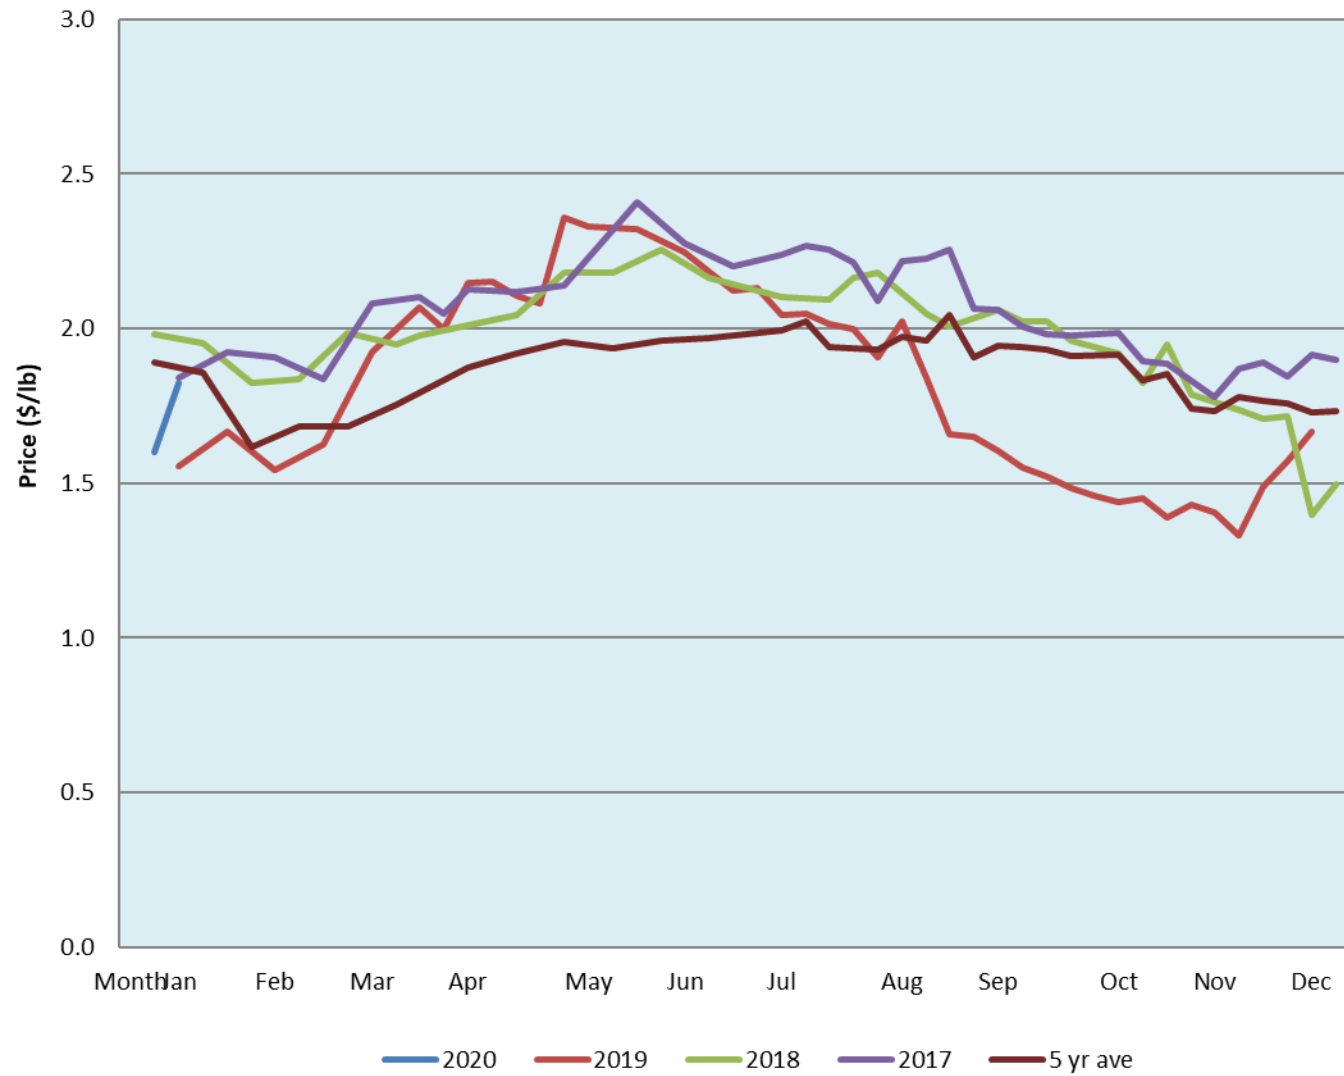

Trends* in auction price for heavy lambs in Alberta

*Due to differences among auctions, prices are reported as 'trends' rather than averages.
This graph is updated on weeks with two or more markets reporting prices.