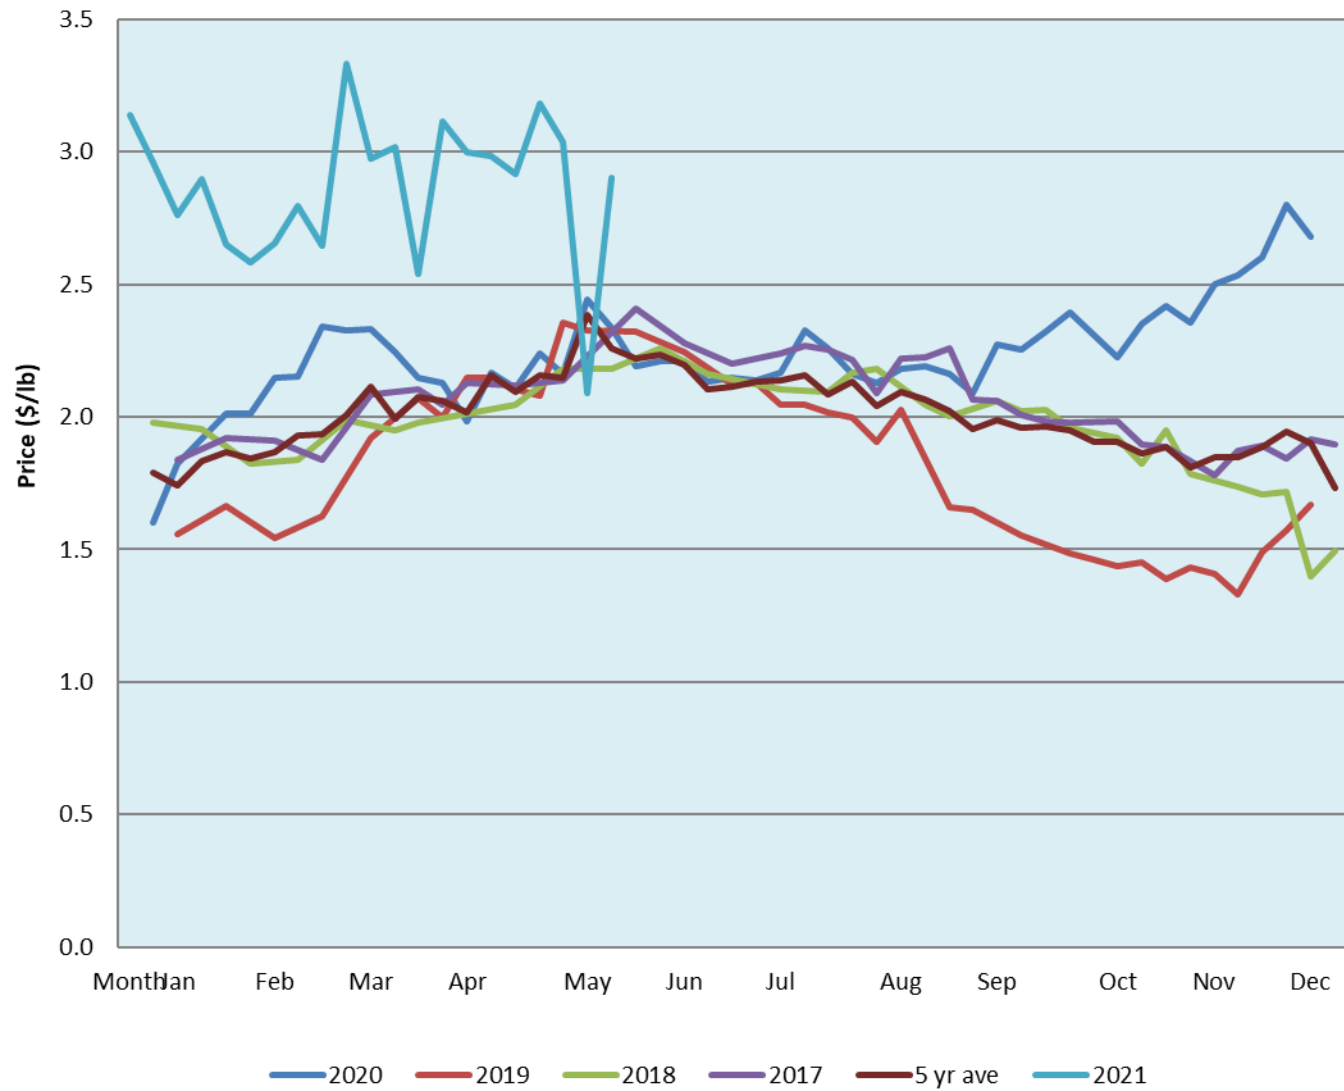

Trends* in auction price for heavy lambs in Alberta

*Due to differences among auctions, prices are reported as 'trends' rather than averages.
This graph is updated on weeks with two or more markets reporting prices.