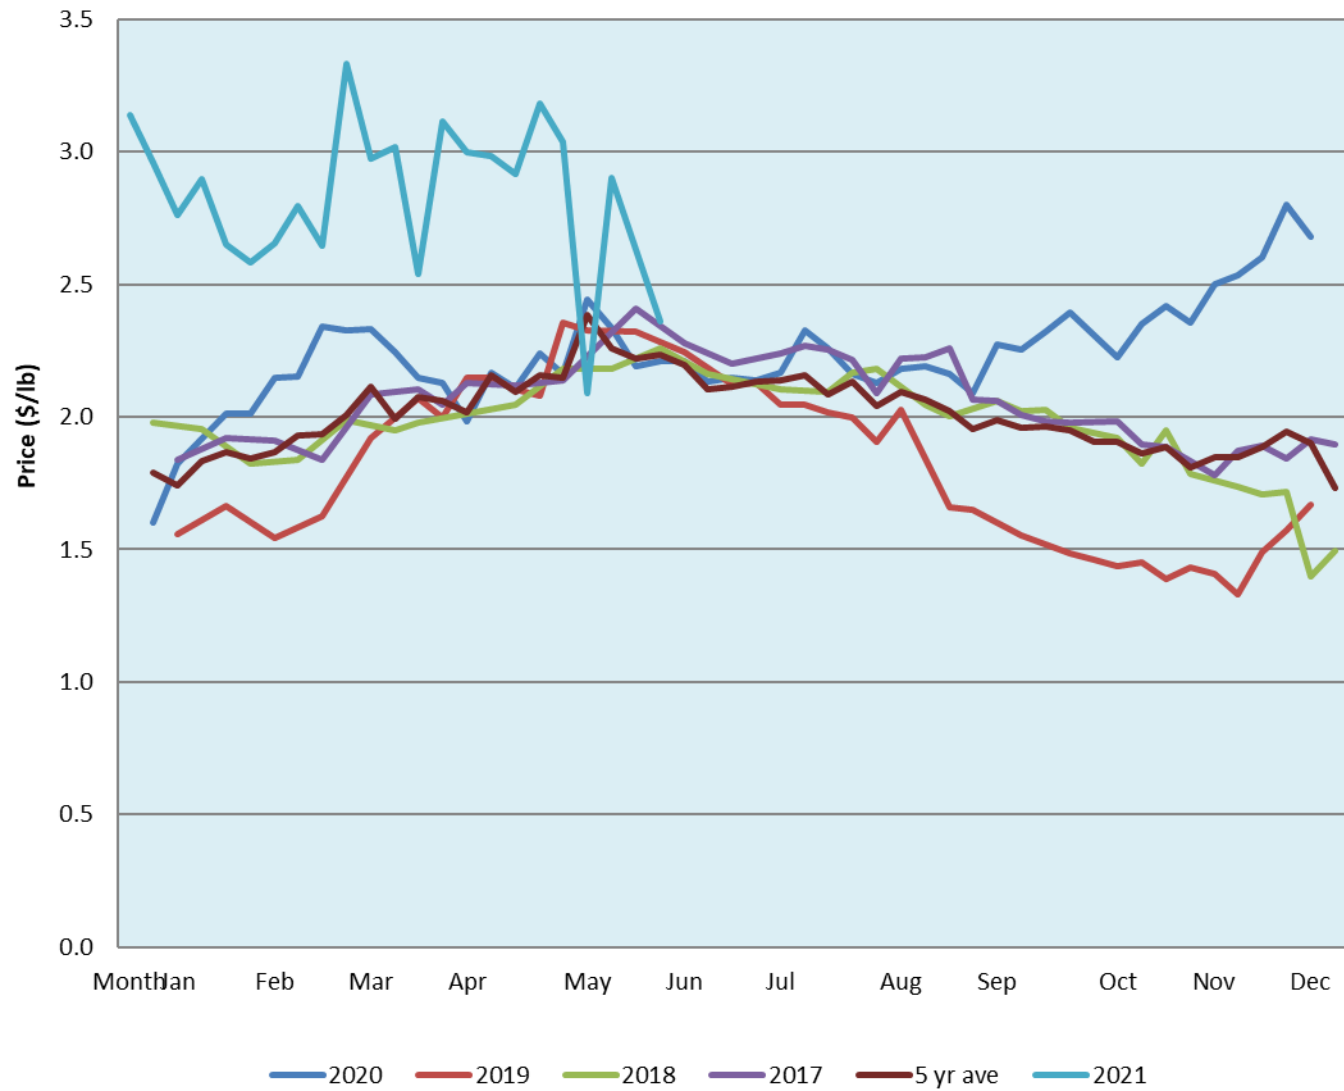

Trends* in auction price for heavy lambs in Alberta

*Due to differences among auctions, prices are reported as 'trends' rather than averages.
This graph is updated on weeks with two or more markets reporting prices.