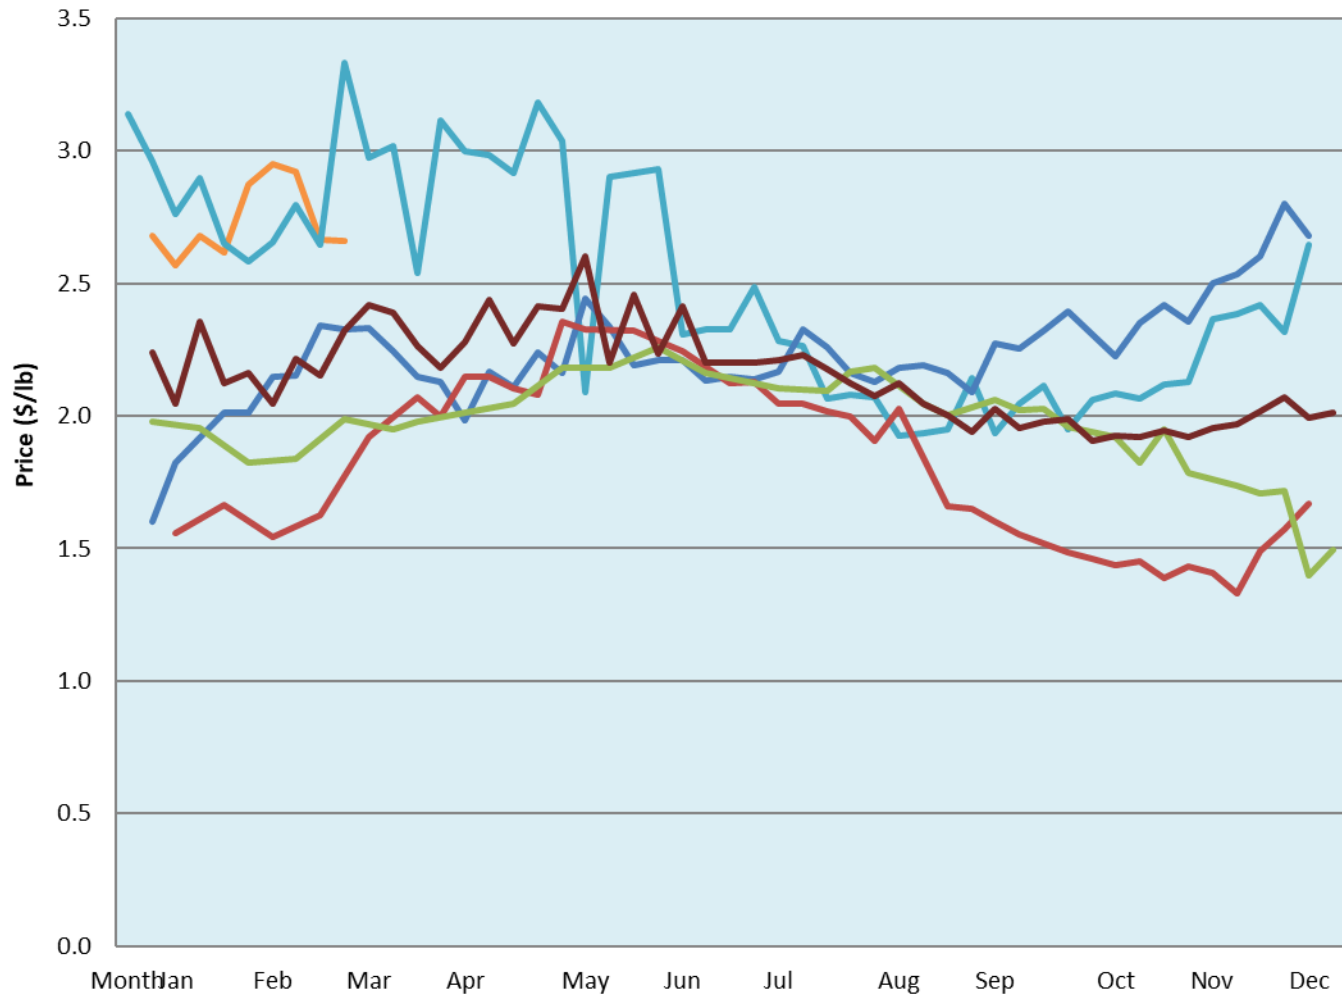

Alberta Live Animal Markets: Visit individual market websites for more information about applicable auction fees and upcoming sales.

Date	Sale	Lambs ($/lb)			Lambs ($/lb)			Lambs ($/lb)			Sheep($/lb): Bred ewes $/hd		Total Head		
		Weight (lbs)	Head	low - high	Weight (lbs)	Head	low - high	Weight (lbs)	Head	low - high	low - high	low - high			
No sale this week	Beaver Hill www.beaverhillauctions.com	0-54: wool	-	0.00 - 0.00	70-85: wool	-	0.00 - 0.00	86-105:wool	-	0.00 - 0.00	Ewes: wool	0.00 - 0.00	0		
		0-54: hair	-	0.00 - 0.00				86-105:hair			-	0.00 - 0.00		Ewes: hair	0.00 - 0.00
		55-69: wool	-	0.00 - 0.00	70-85: hair	-	0.00 - 0.00	106+:wool	-	0.00 - 0.00	Rams: wool	0.00 - 0.00			
		55-69: hair	-	0.00 - 0.00				106+:hair			-	0.00 - 0.00		Rams: hair	0.00 - 0.00
			-								-			Bred Ewes	0.00 - 0.00
								-	0.00 - 0.00	Ewe&Lamb(s)	0.00 - 0.00				
No sale this week	VJV Westlock www.vjvauction.com	0-69: wool	-	- - -	70-85: wool	-	- - -	86-105: wool	-	- - -	Ewes: wool	- - -	-		
			-					86-105: hair	-	- - -	Ewes: hair	- - -			
			-							-		Rams: wool		- - -	
		0-69: hair	-	- - -	70-85: hair	-	- - -	106+: wool	-	- - -	Rams: hair	- - -			
			-					106+: hair	-	- - -	Bred Ewes:wool	- - -			
								-	- - -	Ewe&Lamb:hair	- - -				
8-Mar-22	Olds Auction www.oldsauktion.com	30-50	-	2.3 - 2.69	70-80	-	3.26 - 3.71	90-100	-	2.5 - 2.69	Ewes	1.73 - 2.52	80 (incl.goats)		
		50-60	-	3.42 - 3.73	80-90	-	3.18 - 3.66	100-110	-	2.52 - 2.83	Rams	1.78 - 1.91			
		60-70	-	3.38 - 4.02				110+	-	2.52 - 2.80	Bred Ewes	- - -			
5-Mar-22	Picture Butte www.picturebutteauction.ca							Feeder	-	3.07 - 3.17	Slaughter Ewes	- - -	-		
								Slaughter	-	- - -	Feeder Ewes	- - -			
											Ewe&lamb(s)	- - -			
											Bred ewes	- - -			
										Rams	-				

Ontario Live Animal Markets

7-Mar-22	OSI www.ontariosheep.org	0-50	4	3.90 - 4.55	65-80	77	4.38 - 4.50	95-110	51	3.55 - 3.64	Sheep	1.72 - 2.40	862
		50-64	35	4.1 - 4.55	80-95	109	3.64 - 4.00	110+	28	3.48 - 3.61			
8-Mar-22	OLEX www.ontariosheep.org	0-50	51	5.05 - 5.95	65-79	216	3.90 - 4.50	95-109	661	3.45 - 3.73	Sheep	1.00 - 2.55	2068
		50-64	152	4.05 - 4.70	80-94	395	3.60 - 3.98	110+	316	3.15 - 3.60			
7-Mar-22	Embrun www.ontariosheep.org	0-50	1	5.10 - 5.10	65-79	149	4 - 4.35	95-109	45	3.3 - 3.85	Sheep	1.05 - 2.10	497
		50-64	71	4.15 - 4.50	80-94	137	3.92 - 4.25	110+	38	3.08 - 3.24			
3-Mar-22	Brussels www.ontariosheep.org	0-50	0	0 - 0.00	65-79	114	4.1 - 4.53	95-109	110	3.4 - 3.79	Sheep	1.64 - 2.78	434
		50-64	27	4.45 - 4.81	80-94	90	3.65 - 3.83	110+	24	2.95 - 3.40			

Alberta Lamb Producers does not endorse individual markets or verify prices provided.

Trends* in auction price for heavy lambs in Alberta

— 2022
— 2021
— 2020
— 2019
— 2018
— 5 yr ave

*Due to differences among auctions, prices are reported as 'trends' rather than averages.
This graph is updated on weeks with two or more markets reporting prices.